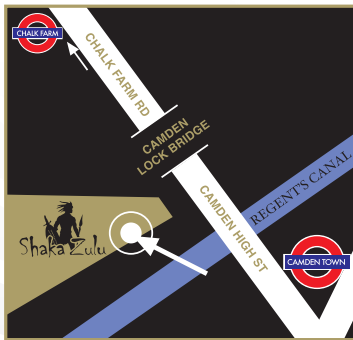

Shaka Zulu

EXPRESS LUNCH OFFER

EAT & GO IN AN HOUR

TWO COURSES
& A SOFT DRINK £15**

UPGRADE TO A COCKTAIL
OR GLASS OF WINE
FOR £3.50 EACH

Boerwors Roll
with peri fries

Seared Beef Salad

Chicken Ciabatta
with peri fries

Crocodile cigars
with peri fries

Beef Burger
with peri fries
add cheese + £1.00
add bacon + £1.50

Shaka Zulu The Stables Market, Chalk Farm Road, Camden, London, NW1 8AB

Enquiries 0203 376 9911 Email reservations@shaka-zulu.com Web www.shaka-zulu.com

*Price per person. Choose between four different cocktails, Wine served as 175ml glass house wine. Cannot be used in conjunction with any other offer. Available in the lounge bar Monday to Friday 12pm - 3pm. Menu subject to change.